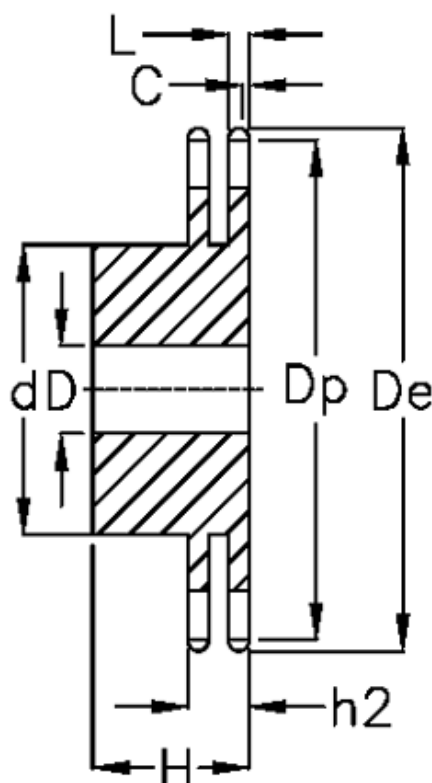

# Data Sheet

Article number: 616012006011

Description: Sprocket 10 B-2 Z=11 duplex  
predrilled

## Measures

C = 1.6

d = 39

D =  $14 \pm 0,5$

De = 63

Dp = 56.34

For chain size = 5/8" x 3/8"

For chain type = 10 B-2

H = 40

h2 = 25.5

L = 9

Number of teeth = 11